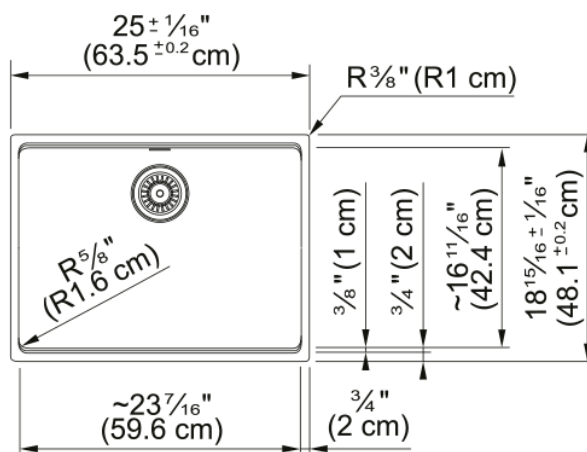

## Maris Undermount Sink - MAG11023ADA-PWT | 125.0687.041

25.0-in. x 18.94-in. Polar White Fraganite Single Bowl Kitchen Sink. This sink has a 5-in shallow, ADA-compliant bowl depth and rear drain placement and creates an accessible work area for individuals with limited mobility. With our easy-to-use integrated ledge system, you'll accomplish more with your sink while making the most of your surrounding counter space. The rear drain maximizes the usable surface of the bowl and creates extra cabinet space beneath the sink. Maris Fraganite sinks are scratch-resistant, fade-resistant, and impact resistant and will retain their new appearance for years.

### Product Dimensions

Length (right to left)	25.008
Width (front to back)	18.937
Large bowl size: right to left	23.465
Large bowl size: front to back	16.614
Large bowl: depth	5

### Installation

Minimum cabinet size	30"
----------------------	-----

### Product specifications

Installation type	Undermount
Drain hole	3 1/2"
Position of drainer	No drainer