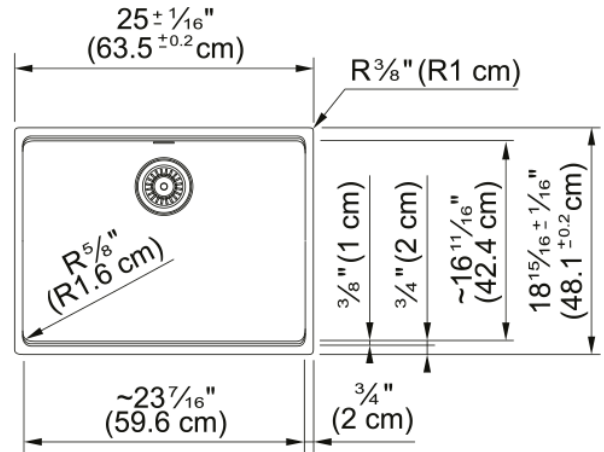

# Maris Undermount Sink - MAG11023ADA-SHG | 125.0687.042

25.0-in. x 18.94-in. Fraganite Single Bowl Kitchen Sink in Stone Grey. This sink has a 5-in shallow, ADA-compliant bowl depth and rear drain placement and creates an accessible work area for individuals with limited mobility. With our easy-to-use integrated ledge system, you'll accomplish more with your sink while making the most of your surrounding counter space. The rear drain maximizes the usable surface of the bowl and creates extra cabinet space beneath the sink. Maris Fraganite sinks are scratch-resistant, fade-resistant, and impact resistant and will retain their new appearance for years.

## Product Dimensions

Length (right to left)	25.008
Width (front to back)	18.937
Large bowl size: right to left	23.465
Large bowl size: front to back	16.614
Large bowl: depth	5

## Installation

Minimum cabinet size	30"
----------------------	-----

## Product specifications

Installation type	Undermount
Drain hole	3 1/2"
Position of drainer	No drainer