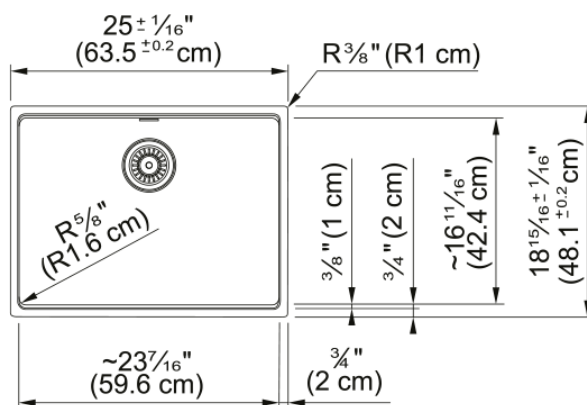

Maris Undermount Sink - MAG11023-CHA | 125.0687.029

25.0-in. x 18.94-in. Champagne Fraganite Single Bowl Kitchen Sink. Maris sinks are equipped with deep capacity bowls that can easily fit baking trays, pots, and pans to be washed with maximum ease. With our easy-to-use integrated ledge system, you'll accomplish more with your sink while making the most of your surrounding counter space. The rear drain maximizes the usable surface of the bowl and creates extra cabinet space beneath the sink. Maris Fraganite sinks are scratch-resistant, fade-resistant, and impact resistant and will retain their new appearance for years.

Aspect

Sink type	Sink
Type of material	Granite
Number of bowls	1
Color	Champagne
Surface finish	None

Product Dimensions

Length (right to left)	25.008
Width (front to back)	18.937
Large bowl size: right to left	23.465
Large bowl size: front to back	17.402
Large bowl: depth	9.488

Installation

Minimum cabinet size	30"
----------------------	-----

Product specifications

Installation type	Undermount
Drain hole	3 1/2"
Position of drainer	No drainer

Product identification

Product brand	FRANKE
Product family	Maris
Collection	Maris
Certified by	IAPMO