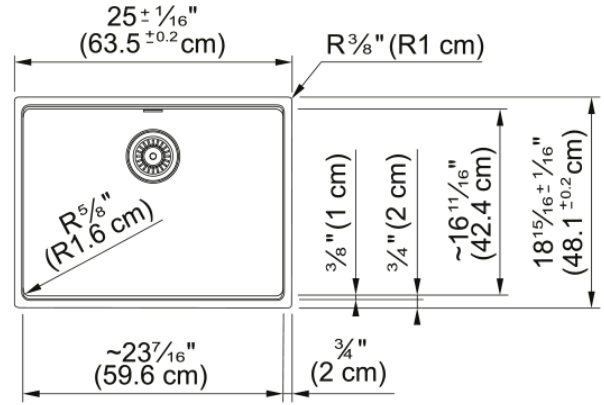

Maris Undermount Sink - MAG11023-MBK | 125.0687.030

25.0-in. x 18.94-in. Matte Black Fraganite Single Bowl Kitchen Sink. Maris sinks are equipped with deep capacity bowls that can easily fit baking trays, pots, and pans to be washed with maximum ease. With our easy-to-use integrated ledge system, you'll accomplish more with your sink while making the most of your surrounding counter space. The rear drain maximizes the usable surface of the bowl and creates extra cabinet space beneath the sink. Maris Fraganite sinks are scratch-resistant, fade-resistant, and impact resistant and will retain their new appearance for years.

Aspect

Sink type	Sink
Type of material	Granite
Number of bowls	1
Color	Matte black
Surface finish	None

Product Dimensions

Length (right to left)	25.008
Width (front to back)	18.937
Large bowl size: right to left	23.465
Large bowl size: front to back	17.402
Large bowl: depth	9.488

Installation

Minimum cabinet size	30"
----------------------	-----

Product specifications

Installation type	Undermount
Drain hole	3 1/2"
Position of drainer	No drainer

Product identification

Product brand	FRANKE
Product family	Maris
Collection	Maris
Certified by	IAPMO