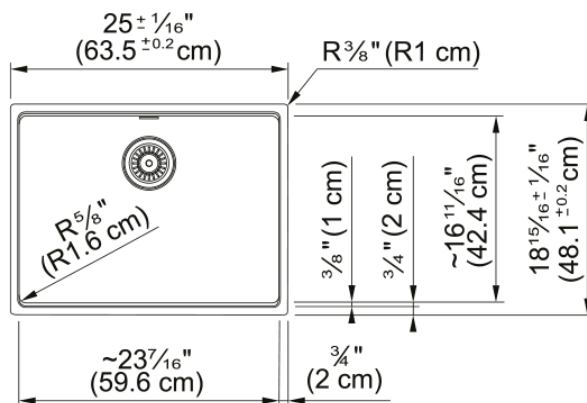

Maris Undermount Sink - MAG11023-MOC | 125.0687.031

25.0-in. x 18.94-in. Mocha Fraganite Single Bowl Kitchen Sink. Maris sinks are equipped with deep capacity bowls that can easily fit baking trays, pots, and pans to be washed with maximum ease. With our easy-to-use integrated ledge system, you'll accomplish more with your sink while making the most of your surrounding counter space. The rear drain maximizes the usable surface of the bowl and creates extra cabinet space beneath the sink. Maris Fraganite sinks are scratch-resistant, fade-resistant, and impact resistant and will retain their new appearance for years.

Aspect

Sink type	Sink
Type of material	Granite
Number of bowls	1
Color	Mocha
Surface finish	None

Product Dimensions

Length (right to left)	25.008
Width (front to back)	18.937
Large bowl size: right to left	23.465
Large bowl size: front to back	17.402
Large bowl: depth	9.488

Installation

Minimum cabinet size	30"
----------------------	-----

Product specifications

Installation type	Undermount
Drain hole	3 1/2"
Position of drainer	No drainer

Product identification

Product brand	FRANKE
Product family	Maris
Collection	Maris
Certified by	IAPMO