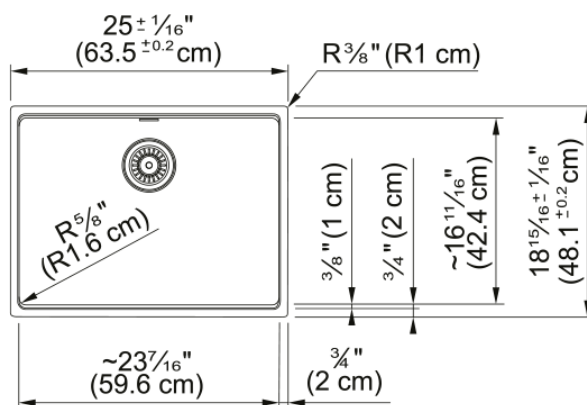

Maris Undermount Sink - MAG11023-ONY | 125.0687.032

25.0-in. x 18.94-in. Onyx Fraganite Single Bowl Kitchen Sink. Maris sinks are equipped with deep capacity bowls that can easily fit baking trays, pots, and pans to be washed with maximum ease. With our easy-to-use integrated ledge system, you'll accomplish more with your sink while making the most of your surrounding counter space. The rear drain maximizes the usable surface of the bowl and creates extra cabinet space beneath the sink. Maris Fraganite sinks are scratch-resistant, fade-resistant, and impact resistant and will retain their new appearance for years.

Aspect

Sink type	Sink
Type of material	Granite
Number of bowls	1
Color	Onyx
Surface finish	None

Product Dimensions

Length (right to left)	25.008
Width (front to back)	18.937
Large bowl size: right to left	23.465
Large bowl size: front to back	17.402
Large bowl: depth	9.488

Installation

Minimum cabinet size	30"
----------------------	-----

Product specifications

Installation type	Undermount
Drain hole	3 1/2"
Position of drainer	No drainer

Product identification

Product brand	FRANKE
Product family	Maris
Collection	Maris
Certified by	IAPMO