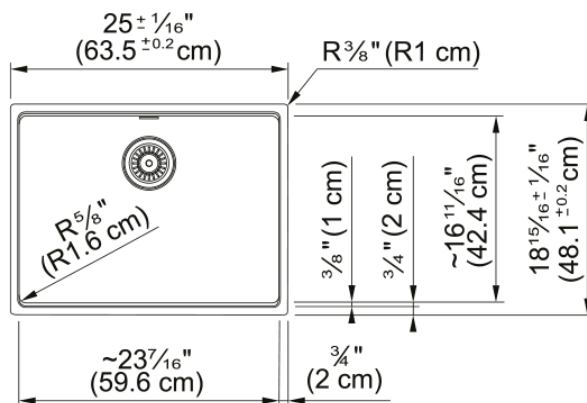

Maris Undermount Sink - MAG11023-PWT | 125.0687.034

25.0-in. x 18.94-in. Polar White Fraganite Single Bowl Kitchen Sink. Maris sinks are equipped with deep capacity bowls that can easily fit baking trays, pots, and pans to be washed with maximum ease. With our easy-to-use integrated ledge system, you'll accomplish more with your sink while making the most of your surrounding counter space. The rear drain maximizes the usable surface of the bowl and creates extra cabinet space beneath the sink. Maris Fraganite sinks are scratch-resistant, fade-resistant, and impact resistant and will retain their new appearance for years.

Aspect

Sink type	Sink
Type of material	Granite
Number of bowls	1
Color	Polar white
Surface finish	None

Product Dimensions

Length (right to left)	25.008
Width (front to back)	18.937
Large bowl size: right to left	23.465
Large bowl size: front to back	17.402
Large bowl: depth	9.488

Installation

Minimum cabinet size	30"
----------------------	-----

Product specifications

Installation type	Undermount
Drain hole	3 1/2"
Position of drainer	No drainer

Product identification

Product brand	FRANKE
Product family	Maris
Collection	Maris
Certified by	IAPMO