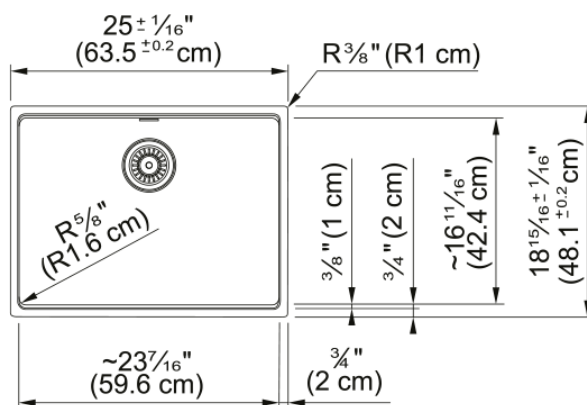

Maris Undermount Sink - MAG11023-SHG | 125.0687.035

25.0-in. x 18.94-in. Fraganite Single Bowl Kitchen Sink in Stone Grey. Maris sinks are equipped with deep capacity bowls that can easily fit baking trays, pots, and pans to be washed with maximum ease. With our easy-to-use integrated ledge system, you'll accomplish more with your sink while making the most of your surrounding counter space. The rear drain maximizes the usable surface of the bowl and creates extra cabinet space beneath the sink. Maris Fraganite sinks are scratch-resistant, fade-resistant, and impact resistant and will retain their new appearance for years.

Aspect

Sink type	Sink
Type of material	Granite
Number of bowls	1
Color	Stone grey
Surface finish	None

Product Dimensions

Length (right to left)	25.008
Width (front to back)	18.937
Large bowl size: right to left	23.465
Large bowl size: front to back	17.402
Large bowl: depth	9.488

Installation

Minimum cabinet size	30"
----------------------	-----

Product specifications

Installation type	Undermount
Drain hole	3 1/2"
Position of drainer	No drainer

Product identification

Product brand	FRANKE
Product family	Maris
Collection	Maris
Certified by	IAPMO