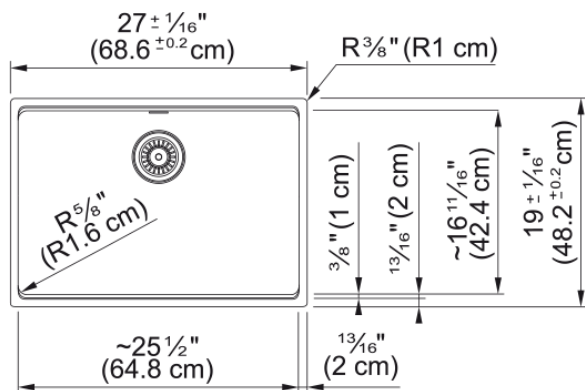

## Maris Undermount Sink - MAG11025-CHA | 125.0687.022

27.0-in. x 19.0-in. Champagne Fraganite Single Bowl Kitchen Sink. Maris sinks are equipped with deep capacity bowls that can easily fit baking trays, pots, and pans to be washed with maximum ease. With our easy-to-use integrated ledge system, you'll accomplish more with your sink while making the most of your surrounding counter space. The rear drain maximizes the usable surface of the bowl and creates extra cabinet space beneath the sink. Maris Fraganite sinks are scratch-resistant, fade-resistant, and impact resistant and will retain their new appearance for years.

### Product Dimensions

Length (right to left)	27.008
Width (front to back)	18.976
Large bowl size: right to left	25.433
Large bowl size: front to back	16.732
Large bowl: depth	9.488

### Installation

Minimum cabinet size	30"
----------------------	-----