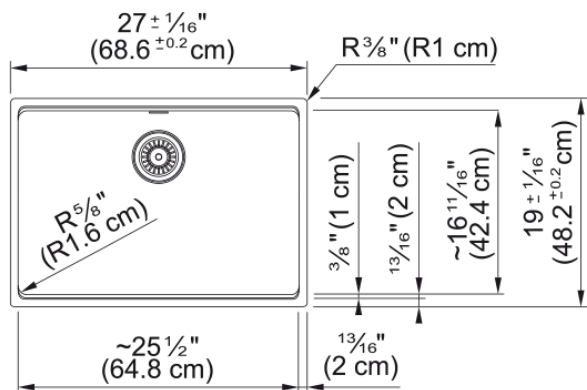

Maris Undermount Sink - MAG11025-MBK | 125.0687.023

27.0-in. x 19.0-in. Matte Black Fraganite Single Bowl Kitchen Sink. Maris sinks are equipped with deep capacity bowls that can easily fit baking trays, pots, and pans to be washed with maximum ease. With our easy-to-use integrated ledge system, you'll accomplish more with your sink while making the most of your surrounding counter space. The rear drain maximizes the usable surface of the bowl and creates extra cabinet space beneath the sink. Maris Fraganite sinks are scratch-resistant, fade-resistant, and impact resistant and will retain their new appearance for years.

Aspect

Sink type	Sink
Type of material	Granite
Number of bowls	1
Color	Matte black
Surface finish	None

Product Dimensions

Length (right to left)	27.008
Width (front to back)	18.976
Large bowl size: right to left	25.433
Large bowl size: front to back	16.732
Large bowl: depth	9.488

Installation

Minimum cabinet size	30"

Product specifications

Installation type	Undermount
Drain hole	3 1/2"
Position of drainer	No drainer

Product identification

Product brand	FRANKE
Product family	Maris
Collection	Maris
Certified by	IAPMO

Features

Drainers number	No drainer
Product reversibility	No