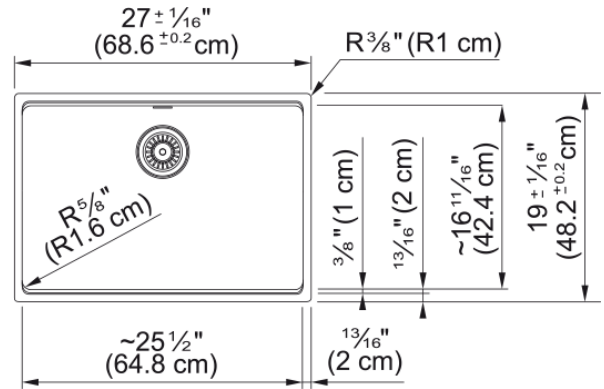

## Maris Undermount Sink - MAG11025-MOC | 125.0687.024

27.0-in. x 19.0-in. Mocha Fraganite Single Bowl Kitchen Sink. Maris sinks are equipped with deep capacity bowls that can easily fit baking trays, pots, and pans to be washed with maximum ease. With our easy-to-use integrated ledge system, you'll accomplish more with your sink while making the most of your surrounding counter space. The rear drain maximizes the usable surface of the bowl and creates extra cabinet space beneath the sink. Maris Fraganite sinks are scratch-resistant, fade-resistant, and impact resistant and will retain their new appearance for years.

### Product Dimensions

Length (right to left)	27.008
Width (front to back)	18.976
Large bowl size: right to left	25.433
Large bowl size: front to back	16.732
Large bowl: depth	9.488

### Installation

Minimum cabinet size	30"
----------------------	-----