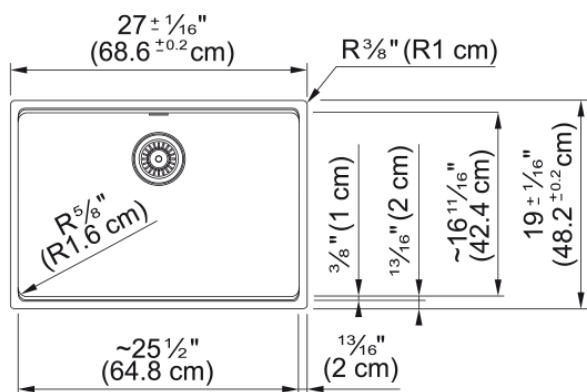

## Maris Undermount Sink - MAG11025-ONY | 125.0687.025

27.0-in. x 19.0-in. Onyx Fraganite Single Bowl Kitchen Sink. Maris sinks are equipped with deep capacity bowls that can easily fit baking trays, pots, and pans to be washed with maximum ease. With our easy-to-use integrated ledge system, you'll accomplish more with your sink while making the most of your surrounding counter space. The rear drain maximizes the usable surface of the bowl and creates extra cabinet space beneath the sink. Maris Fraganite sinks are scratch-resistant, fade-resistant, and impact resistant and will retain their new appearance for years.

### Product Dimensions

Length (right to left)	27.008
Width (front to back)	18.976
Large bowl size: right to left	25.433
Large bowl size: front to back	16.732
Large bowl: depth	9.488

### Installation

Minimum cabinet size	30"
----------------------	-----