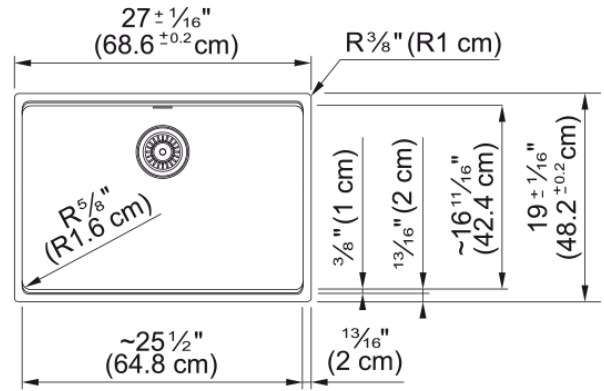

## Maris Undermount Sink - MAG11025-OYS | 125.0687.026

27.0-in. x 19.0-in. Oyster Fraganite Single Bowl Kitchen Sink. Maris sinks are equipped with deep capacity bowls that can easily fit baking trays, pots, and pans to be washed with maximum ease. With our easy-to-use integrated ledge system, you'll accomplish more with your sink while making the most of your surrounding counter space. The rear drain maximizes the usable surface of the bowl and creates extra cabinet space beneath the sink. Maris Fraganite sinks are scratch-resistant, fade-resistant, and impact resistant and will retain their new appearance for years.

### Product Dimensions

Length (right to left)	27.008
Width (front to back)	18.976
Large bowl size: right to left	25.433
Large bowl size: front to back	16.732
Large bowl: depth	9.488

### Installation

Minimum cabinet size	30"
----------------------	-----