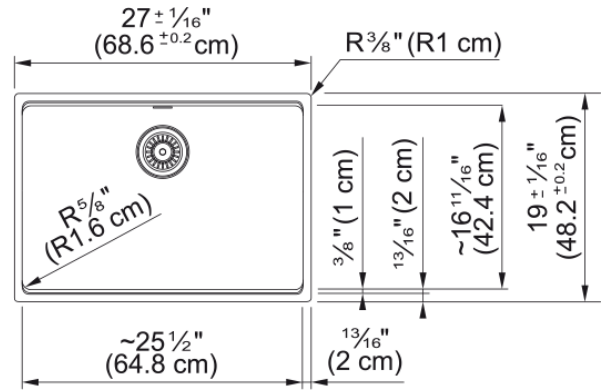

Maris Undermount Sink - MAG11025-PWT | 125.0687.027

27.0-in. x 19.0-in. Polar White Fraganite Single Bowl Kitchen Sink. Maris sinks are equipped with deep capacity bowls that can easily fit baking trays, pots, and pans to be washed with maximum ease. With our easy-to-use integrated ledge system, you'll accomplish more with your sink while making the most of your surrounding counter space. The rear drain maximizes the usable surface of the bowl and creates extra cabinet space beneath the sink. Maris Fraganite sinks are scratch-resistant, fade-resistant, and impact resistant and will retain their new appearance for years.

Aspect

Sink type	Sink
Type of material	Granite
Number of bowls	1
Color	Polar white
Surface finish	None

Product Dimensions

Length (right to left)	27.008
Width (front to back)	18.976
Large bowl size: right to left	25.433
Large bowl size: front to back	16.732
Large bowl: depth	9.488

Installation

Minimum cabinet size	30"
----------------------	-----

Product specifications

Installation type	Undermount
Drain hole	3 1/2"
Position of drainer	No drainer

Product identification

Product brand	FRANKE
Product family	Maris
Collection	Maris
Certified by	IAPMO