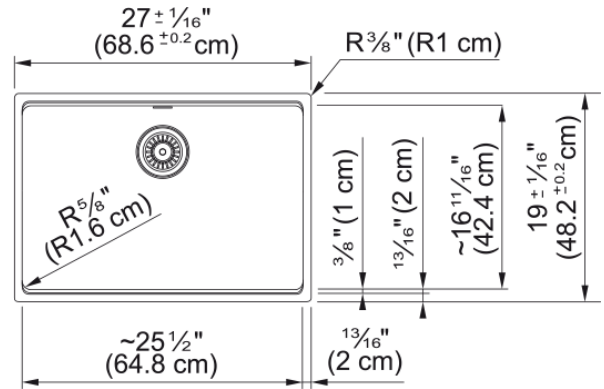

Maris Undermount Sink - MAG11025-SHG | 125.0687.028

27.0-in. x 19.0-in. Fraganite Single Bowl Kitchen Sink in Stone Grey. Maris sinks are equipped with deep capacity bowls that can easily fit baking trays, pots, and pans to be washed with maximum ease. With our easy-to-use integrated ledge system, you'll accomplish more with your sink while making the most of your surrounding counter space. The rear drain maximizes the usable surface of the bowl and creates extra cabinet space beneath the sink. Maris Fraganite sinks are scratch-resistant, fade-resistant, and impact resistant and will retain their new appearance for years.

Aspect

Sink type	Sink
Type of material	Granite
Number of bowls	1
Color	Stone grey
Surface finish	None

Product Dimensions

Length (right to left)	27.008
Width (front to back)	18.976
Large bowl size: right to left	25.433
Large bowl size: front to back	16.732
Large bowl: depth	9.488

Installation

Minimum cabinet size	30"
----------------------	-----

Product specifications

Installation type	Undermount
Drain hole	3 1/2"
Position of drainer	No drainer

Product identification

Product brand	FRANKE
Product family	Maris
Collection	Maris
Certified by	IAPMO