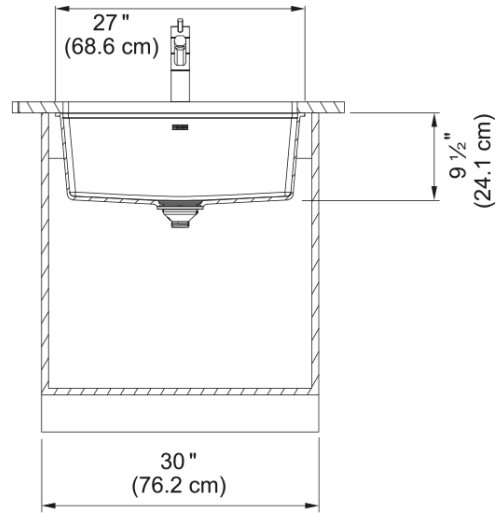

Maris Undermount Sink - MAG11025-SLG | 125.0713.108

27.0-in. x 19.0-in. Slate Grey Fraganite Single Bowl Kitchen Sink. Maris sinks are equipped with deep capacity bowls that can easily fit baking trays, pots, and pans to be washed with maximum ease. With our easy-to-use integrated ledge system, you'll accomplish more with your sink while making the most of your surrounding counter space. The rear drain maximizes the usable surface of the bowl and creates extra cabinet space beneath the sink. Maris Fraganite sinks are scratch-resistant, fade-resistant, and impact resistant and will retain their new appearance for years.

Aspect

Sink type	Sink
Type of material	Granite
Number of bowls	1
Color	Slate grey
Surface finish	None

Product Dimensions

Length (right to left)	27.008
Width (front to back)	18.976
Large bowl size: right to left	25.433
Large bowl size: front to back	16.732
Large bowl: depth	9.488

Installation

Minimum cabinet size	30"
----------------------	-----

Product specifications

Installation type	Undermount
Drain hole	3 1/2"
Position of drainer	No drainer

Product identification

Product brand	FRANKE
Collection	Maris
Certified by	IAPMO