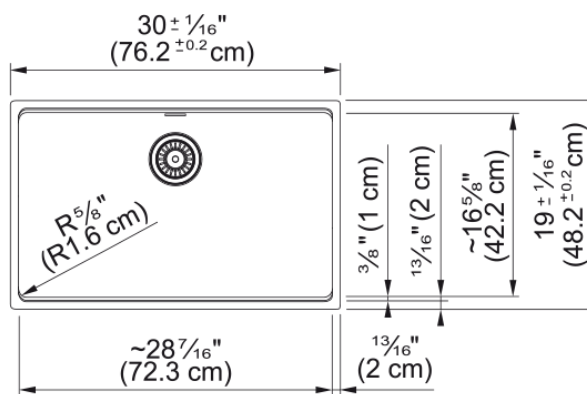

Maris Undermount Sink - MAG11028-CHA | 125.0687.015

30-in. x 19.0-in. Fraganite Single Bowl Kitchen Sink in Champagne. Maris sinks are equipped with deep capacity bowls that can easily fit baking trays, pots, and pans to be washed with maximum ease. With our easy-to-use integrated ledge system, you'll accomplish more with your sink while making the most of your surrounding counter space. The rear drain maximizes the usable surface of the bowl and creates extra cabinet space beneath the sink. Maris Fraganite sinks are scratch-resistant, fade-resistant, and impact resistant and will retain their new appearance for years. Sink strainer assembly included.

Aspect

Sink type	Sink
Type of material	Granite
Number of bowls	1
Color	Champagne
Surface finish	None

Product Dimensions

Length (right to left)	30.008
Width (front to back)	18.976
Large bowl size: right to left	28.425
Large bowl size: front to back	16.614
Large bowl: depth	9.488

Installation

Minimum cabinet size	33"
----------------------	-----

Product specifications

Installation type	Undermount
Drain hole	3 1/2"
Position of drainer	No drainer

Product identification

Product brand	FRANKE
Product family	Maris
Collection	Maris
Certified by	IAPMO