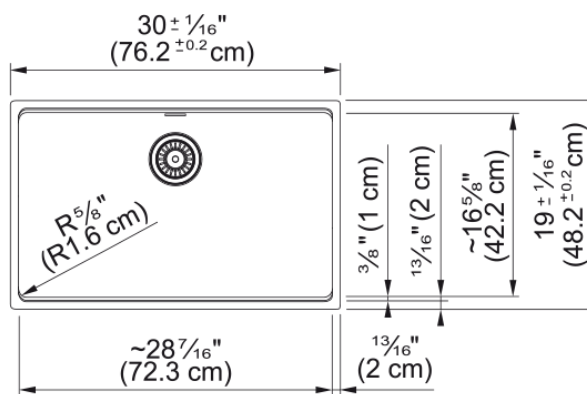

Maris Undermount Sink - MAG11028-MBK | 125.0687.016

30-in. x 19.0-in. Fraganite Single Bowl Kitchen Sink in Matte Black. Maris sinks are equipped with deep capacity bowls that can easily fit baking trays, pots, and pans to be washed with maximum ease. With our easy-to-use integrated ledge system, you'll accomplish more with your sink while making the most of your surrounding counter space. The rear drain maximizes the usable surface of the bowl and creates extra cabinet space beneath the sink. Maris Fraganite sinks are scratch-resistant, fade-resistant, and impact resistant and will retain their new appearance for years. Sink strainer assembly included.

Aspect

Sink type	Sink
Type of material	Granite
Number of bowls	1
Color	Matte black
Surface finish	None

Product Dimensions

Length (right to left)	30.008
Width (front to back)	18.976
Large bowl size: right to left	28.425
Large bowl size: front to back	16.614
Large bowl: depth	9.488

Installation

Minimum cabinet size	33"
----------------------	-----

Product specifications

Installation type	Undermount
Drain hole	3 1/2"
Position of drainer	No drainer

Product identification

Product brand	FRANKE
Product family	Maris
Collection	Maris
Certified by	IAPMO