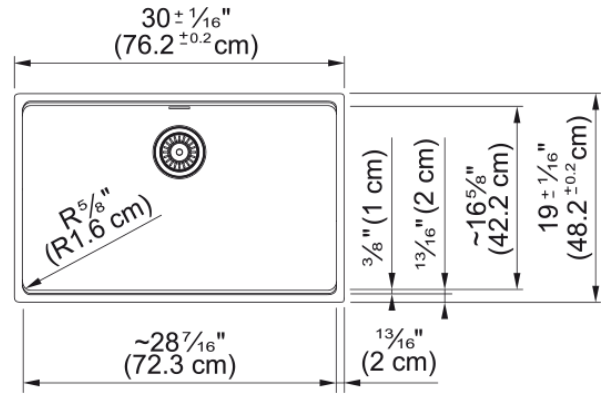

Maris Undermount Sink - MAG11028-ONY | 125.0687.018

30-in. x 19.0-in. Fraganite Single Bowl Kitchen Sink in Onyx. Maris sinks are equipped with deep capacity bowls that can easily fit baking trays, pots, and pans to be washed with maximum ease. With our easy-to-use integrated ledge system, you'll accomplish more with your sink while making the most of your surrounding counter space. The rear drain maximizes the usable surface of the bowl and creates extra cabinet space beneath the sink. Maris Fraganite sinks are scratch-resistant, fade-resistant, and impact resistant and will retain their new appearance for years. Sink strainer assembly included.

Aspect

Sink type	Sink
Type of material	Granite
Number of bowls	1
Color	Onyx
Surface finish	None

Product Dimensions

Length (right to left)	30.008
Width (front to back)	18.976
Large bowl size: right to left	28.425
Large bowl size: front to back	16.614
Large bowl: depth	9.488

Installation

Minimum cabinet size	33"
----------------------	-----

Product specifications

Installation type	Undermount
Drain hole	3 1/2"
Position of drainer	No drainer

Product identification

Product brand	FRANKE
Product family	Maris
Collection	Maris
Certified by	IAPMO