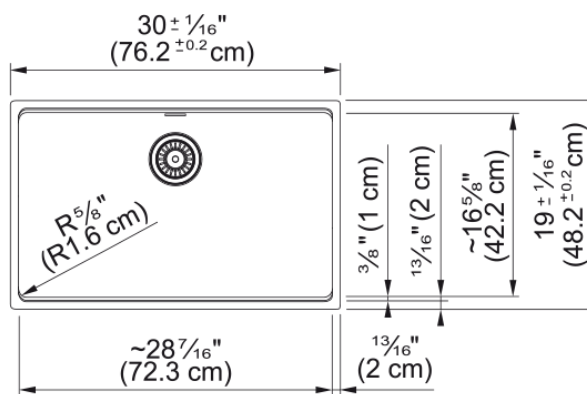

Maris Undermount Sink - MAG11028-OYS | 125.0687.019

30-in. x 19.0-in. Fraganite Single Bowl Kitchen Sink in Oyster. Maris sinks are equipped with deep capacity bowls that can easily fit baking trays, pots, and pans to be washed with maximum ease. With our easy-to-use integrated ledge system, you'll accomplish more with your sink while making the most of your surrounding counter space. The rear drain maximizes the usable surface of the bowl and creates extra cabinet space beneath the sink. Maris Fraganite sinks are scratch-resistant, fade-resistant, and impact resistant and will retain their new appearance for years. Sink strainer assembly included.

Aspect

Sink type	Sink
Type of material	Granite
Number of bowls	1
Color	Oyster
Surface finish	None

Product Dimensions

Length (right to left)	30.008
Width (front to back)	18.976
Large bowl size: right to left	28.425
Large bowl size: front to back	16.614
Large bowl: depth	9.488

Installation

Minimum cabinet size	33"
----------------------	-----

Product specifications

Installation type	Undermount
Drain hole	3 1/2"
Position of drainer	No drainer

Product identification

Product brand	FRANKE
Product family	Maris
Collection	Maris
Certified by	IAPMO