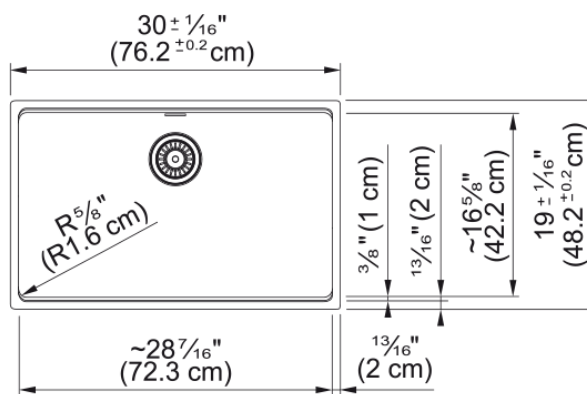

Maris Undermount Sink - MAG11028-PWT | 125.0687.020

30-in. x 19.0-in. Fraganite Single Bowl Kitchen Sink in Polar White. Maris sinks are equipped with deep capacity bowls that can easily fit baking trays, pots, and pans to be washed with maximum ease. With our easy-to-use integrated ledge system, you'll accomplish more with your sink while making the most of your surrounding counter space. The rear drain maximizes the usable surface of the bowl and creates extra cabinet space beneath the sink. Maris Fraganite sinks are scratch-resistant, fade-resistant, and impact resistant and will retain their new appearance for years. Sink strainer assembly included.

Aspect

Sink type	Sink
Type of material	Granite
Number of bowls	1
Color	Polar white
Surface finish	None

Product Dimensions

Length (right to left)	30.008
Width (front to back)	18.976
Large bowl size: right to left	28.425
Large bowl size: front to back	16.614
Large bowl: depth	9.488

Installation

Minimum cabinet size	33"
----------------------	-----

Product specifications

Installation type	Undermount
Drain hole	3 1/2"
Position of drainer	No drainer

Product identification

Product brand	FRANKE
Product family	Maris
Collection	Maris
Certified by	IAPMO