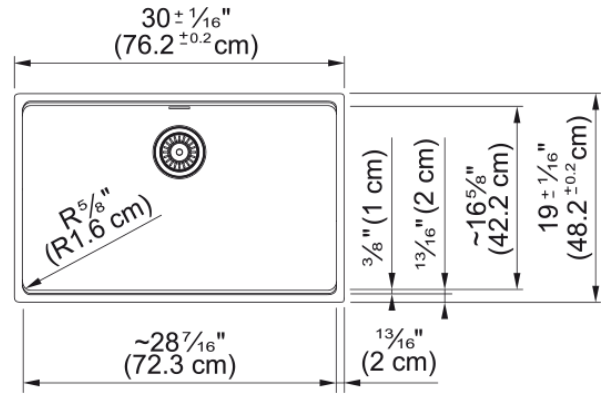

# Maris Undermount Sink - MAG11028-SHG | 125.0687.021

30-in. x 19.0-in. Fraganite Single Bowl Kitchen Sink in Stone Grey. Maris sinks are equipped with deep capacity bowls that can easily fit baking trays, pots, and pans to be washed with maximum ease. With our easy-to-use integrated ledge system, you'll accomplish more with your sink while making the most of your surrounding counter space. The rear drain maximizes the usable surface of the bowl and creates extra cabinet space beneath the sink. Maris Fraganite sinks are scratch-resistant, fade-resistant, and impact resistant and will retain their new appearance for years. Sink strainer assembly included.

## Product Dimensions

Length (right to left)	30.008
Width (front to back)	18.976
Large bowl size: right to left	28.425
Large bowl size: front to back	16.614
Large bowl: depth	9.488

## Installation

Minimum cabinet size	33"
----------------------	-----

## Product specifications

Installation type	Undermount
Drain hole	3 1/2"
Position of drainer	No drainer