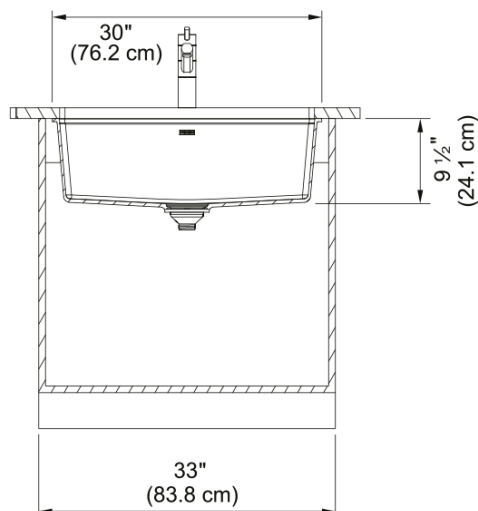

## Maris Undermount Sink - MAG11028-SLG | 125.0713.110

30-in. x 19.0-in. Fraganite Single Bowl Kitchen Sink in Slate Grey. Maris sinks are equipped with deep capacity bowls that can easily fit baking trays, pots, and pans to be washed with maximum ease. With our easy-to-use integrated ledge system, you'll accomplish more with your sink while making the most of your surrounding counter space. The rear drain maximizes the usable surface of the bowl and creates extra cabinet space beneath the sink. Maris Fraganite sinks are scratch-resistant, fade-resistant, and impact resistant and will retain their new appearance for years. Sink strainer assembly included.

### Product Dimensions

Length (right to left)	30.008
Width (front to back)	18.976
Large bowl size: right to left	28.425
Large bowl size: front to back	16.614
Large bowl: depth	9.488

### Installation

Minimum cabinet size	36"
----------------------	-----

### Product specifications

Installation type	Undermount
Drain hole	3 1/2"
Position of drainer	No drainer