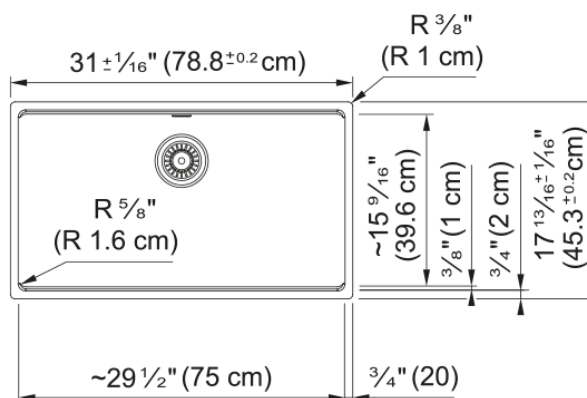

Maris Undermount Sink - MAG11029-CHA | 125.0687.092

31.0-in. x 17.81-in. Champagne Fraganite Single Bowl Kitchen Sink. Maris sinks are equipped with deep capacity bowls that can easily fit baking trays, pots, and pans to be washed with maximum ease. With our easy-to-use integrated ledge system, you'll accomplish more with your sink while making the most of your surrounding counter space. The rear drain maximizes the usable surface of the bowl and creates extra cabinet space beneath the sink. Maris Fraganite sinks are scratch-resistant, fade-resistant, and impact resistant and will retain their new appearance for years.

Aspect

Sink type	Sink
Type of material	Granite
Number of bowls	1
Color	Champagne
Surface finish	None

Product Dimensions

Length (right to left)	31.008
Width (front to back)	17.843
Large bowl size: right to left	29.449
Large bowl size: front to back	15.512
Large bowl: depth	9.488

Installation

Minimum cabinet size	36"
----------------------	-----

Product specifications

Installation type	Undermount
Drain hole	3 1/2"
Position of drainer	No drainer

Product identification

Product brand	FRANKE
Product family	Maris
Collection	Maris
Certified by	IAPMO