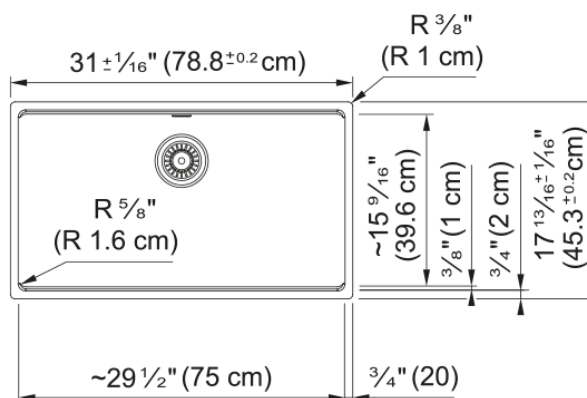

Maris Undermount Sink - MAG11029-MBK | 125.0687.093

31.0-in. x 17.81-in. Matte Black Fraganite Single Bowl Kitchen Sink. Maris sinks are equipped with deep capacity bowls that can easily fit baking trays, pots, and pans to be washed with maximum ease. With our easy-to-use integrated ledge system, you'll accomplish more with your sink while making the most of your surrounding counter space. The rear drain maximizes the usable surface of the bowl and creates extra cabinet space beneath the sink. Maris Fraganite sinks are scratch-resistant, fade-resistant, and impact resistant and will retain their new appearance for years.

Aspect

Sink type	Sink
Type of material	Granite
Number of bowls	1
Color	Matte black
Surface finish	None

Product Dimensions

Length (right to left)	31.008
Width (front to back)	17.843
Large bowl size: right to left	29.449
Large bowl size: front to back	15.512
Large bowl: depth	9.488

Installation

Minimum cabinet size	36"

Product specifications

Installation type	Undermount
Drain hole	3 1/2"
Position of drainer	No drainer

Product identification

Product brand	FRANKE
Product family	Maris
Collection	Maris
Certified by	IAPMO

Features

Drainers number	No drainer
Product reversibility	No