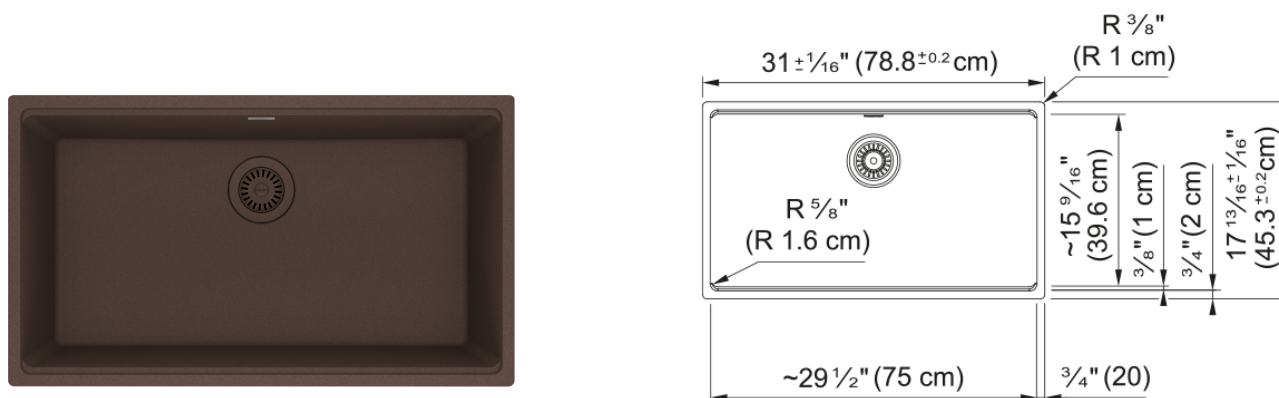

Maris Undermount Sink - MAG11029-MOC | 125.0687.094

31.0-in. x 17.81-in. Mocha Fraganite Single Bowl Kitchen Sink. Maris sinks are equipped with deep capacity bowls that can easily fit baking trays, pots, and pans to be washed with maximum ease. With our easy-to-use integrated ledge system, you'll accomplish more with your sink while making the most of your surrounding counter space. The rear drain maximizes the usable surface of the bowl and creates extra cabinet space beneath the sink. Maris Fraganite sinks are scratch-resistant, fade-resistant, and impact resistant and will retain their new appearance for years.

Aspect

Sink type	Sink
Type of material	Granite
Number of bowls	1
Color	Mocha
Surface finish	None

Product Dimensions

Length (right to left)	31.008
Width (front to back)	17.843
Large bowl size: right to left	29.449
Large bowl size: front to back	15.512
Large bowl: depth	9.488

Installation

Minimum cabinet size	36"
----------------------	-----

Product specifications

Installation type	Undermount
Drain hole	3 1/2"
Position of drainer	No drainer

Product identification

Product brand	FRANKE
Product family	Maris
Collection	Maris
Certified by	IAPMO