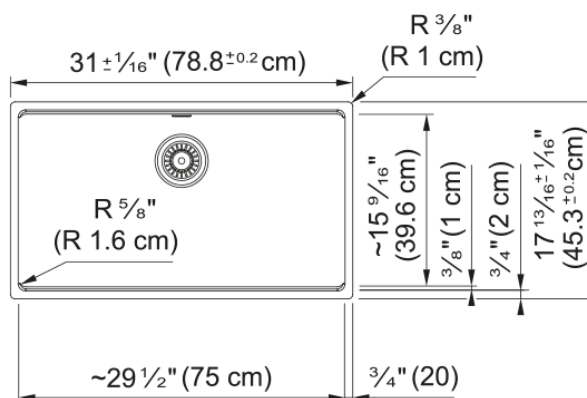

Maris Undermount Sink - MAG11029-ONY | 125.0687.095

31.0-in. x 17.81-in. Onyx Fraganite Single Bowl Kitchen Sink. Maris sinks are equipped with deep capacity bowls that can easily fit baking trays, pots, and pans to be washed with maximum ease. With our easy-to-use integrated ledge system, you'll accomplish more with your sink while making the most of your surrounding counter space. The rear drain maximizes the usable surface of the bowl and creates extra cabinet space beneath the sink. Maris Fraganite sinks are scratch-resistant, fade-resistant, and impact resistant and will retain their new appearance for years.

Aspect

Sink type	Sink
Type of material	Granite
Number of bowls	1
Color	Onyx
Surface finish	None

Product Dimensions

Length (right to left)	31.008
Width (front to back)	17.843
Large bowl size: right to left	29.449
Large bowl size: front to back	15.512
Large bowl: depth	9.488

Installation

Minimum cabinet size	36"
----------------------	-----

Product specifications

Installation type	Undermount
Drain hole	3 1/2"
Position of drainer	No drainer

Product identification

Product brand	FRANKE
Product family	Maris
Collection	Maris
Certified by	IAPMO