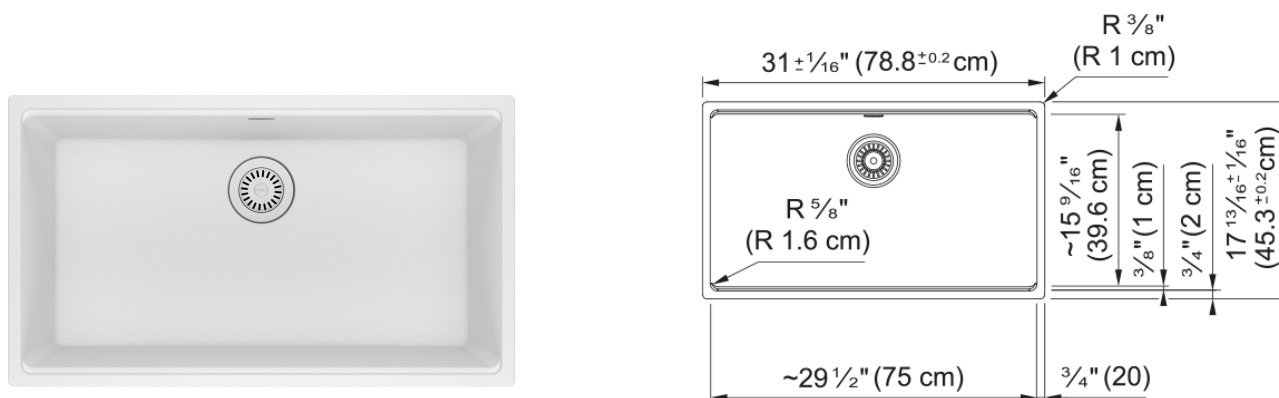

Maris Undermount Sink - MAG11029-PWT | 125.0687.097

31.0-in. x 17.81-in. Polar White Fraganite Single Bowl Kitchen Sink. Maris sinks are equipped with deep capacity bowls that can easily fit baking trays, pots, and pans to be washed with maximum ease. With our easy-to-use integrated ledge system, you'll accomplish more with your sink while making the most of your surrounding counter space. The rear drain maximizes the usable surface of the bowl and creates extra cabinet space beneath the sink. Maris Fraganite sinks are scratch-resistant, fade-resistant, and impact resistant and will retain their new appearance for years.

Aspect

Sink type	Sink
Type of material	Granite
Number of bowls	1
Color	Polar white
Surface finish	None

Product Dimensions

Length (right to left)	31.008
Width (front to back)	17.843
Large bowl size: right to left	29.449
Large bowl size: front to back	15.512
Large bowl: depth	9.488

Installation

Minimum cabinet size	36"
----------------------	-----

Product specifications

Installation type	Undermount
Drain hole	3 1/2"
Position of drainer	No drainer

Product identification

Product brand	FRANKE
Product family	Maris
Collection	Maris
Certified by	IAPMO