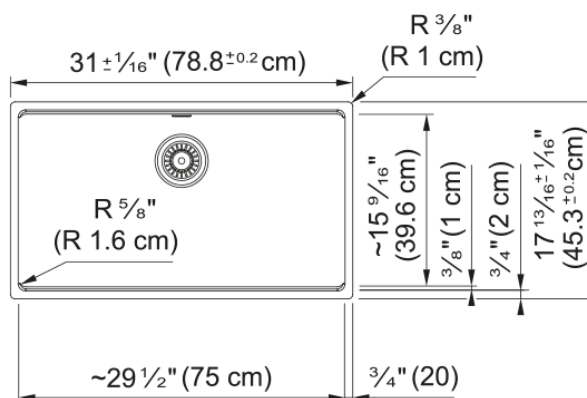

Maris Undermount Sink - MAG11029-SHG | 125.0687.098

31.0-in. x 17.81-in. Fraganite Single Bowl Kitchen Sink in Stone Grey. Maris sinks are equipped with deep capacity bowls that can easily fit baking trays, pots, and pans to be washed with maximum ease. With our easy-to-use integrated ledge system, you'll accomplish more with your sink while making the most of your surrounding counter space. The rear drain maximizes the usable surface of the bowl and creates extra cabinet space beneath the sink. Maris Fraganite sinks are scratch-resistant, fade-resistant, and impact resistant and will retain their new appearance for years.

Aspect

Sink type	Sink
Type of material	Granite
Number of bowls	1
Color	Stone grey
Surface finish	None

Product Dimensions

Length (right to left)	31.008
Width (front to back)	17.843
Large bowl size: right to left	29.449
Large bowl size: front to back	15.512
Large bowl: depth	9.488

Installation

Minimum cabinet size	36"
----------------------	-----

Product specifications

Installation type	Undermount
Drain hole	3 1/2"
Position of drainer	No drainer

Product identification

Product brand	FRANKE
Product family	Maris
Collection	Maris
Certified by	IAPMO