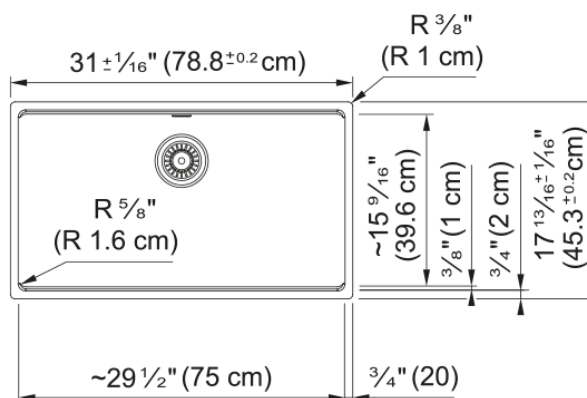

## Maris Undermount Sink - MAG11029-SLG | 125.0713.112

31.0-in. x 17.81-in. Slate Grey Fraganite Single Bowl Kitchen Sink. Maris sinks are equipped with deep capacity bowls that can easily fit baking trays, pots, and pans to be washed with maximum ease. With our easy-to-use integrated ledge system, you'll accomplish more with your sink while making the most of your surrounding counter space. The rear drain maximizes the usable surface of the bowl and creates extra cabinet space beneath the sink. Maris Fraganite sinks are scratch-resistant, fade-resistant, and impact resistant and will retain their new appearance for years.

### Product Dimensions

Length (right to left)	31.008
Width (front to back)	17.843
Large bowl size: right to left	29.449
Large bowl size: front to back	15.512
Large bowl: depth	9.488

### Installation

Minimum cabinet size	36"
----------------------	-----

### Product specifications

Installation type	Undermount
Drain hole	3 1/2"
Position of drainer	No drainer