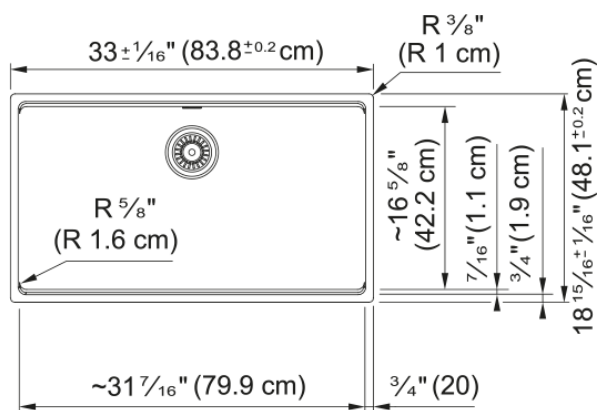

Maris Undermount Sink - MAG11031-CHA | 125.0686.966

33.0-in. x 18.94-in. Champagne Fraganite Single Bowl Kitchen Sink. Maris sinks are equipped with deep capacity bowls that can easily fit baking trays, pots, and pans to be washed with maximum ease. With our easy-to-use integrated ledge system, you'll accomplish more with your sink while making the most of your surrounding counter space. The rear drain maximizes the usable surface of the bowl and creates extra cabinet space beneath the sink. Maris Fraganite sinks are scratch-resistant, fade-resistant, and impact resistant and will retain their new appearance for years.

Aspect

Sink type	Sink
Type of material	Granite
Number of bowls	1
Color	Champagne
Surface finish	None

Product Dimensions

Length (right to left)	33.008
Width (front to back)	18.937
Large bowl size: right to left	31.457
Large bowl size: front to back	16.614
Large bowl: depth	9.488

Installation

Minimum cabinet size	36"
----------------------	-----

Product specifications

Installation type	Undermount
Drain hole	3 1/2"
Position of drainer	No drainer

Product identification

Product brand	FRANKE
Product family	Maris
Collection	Maris
Certified by	IAPMO