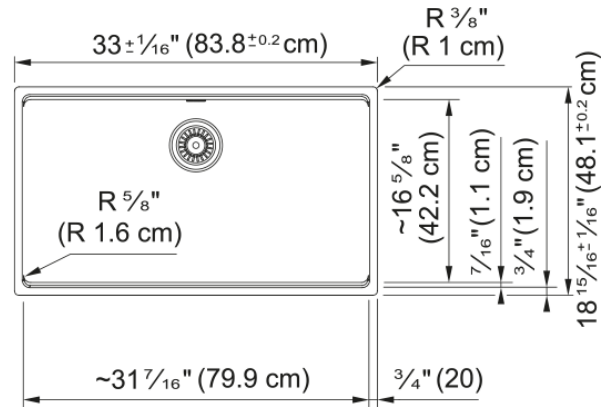

Maris Undermount Sink - MAG11031-MBK | 125.0686.967

33.0-in. x 18.94-in. Matte Black Fraganite Single Bowl Kitchen Sink. Maris sinks are equipped with deep capacity bowls that can easily fit baking trays, pots, and pans to be washed with maximum ease. With our easy-to-use integrated ledge system, you'll accomplish more with your sink while making the most of your surrounding counter space. The rear drain maximizes the usable surface of the bowl and creates extra cabinet space beneath the sink. Maris Fraganite sinks are scratch-resistant, fade-resistant, and impact resistant and will retain their new appearance for years.

Aspect

Sink type	Sink
Type of material	Granite
Number of bowls	1
Color	Matte black
Surface finish	None

Product Dimensions

Length (right to left)	33.008
Width (front to back)	18.937
Large bowl size: right to left	31.457
Large bowl size: front to back	16.614
Large bowl: depth	9.488

Installation

Minimum cabinet size	36"
----------------------	-----

Product specifications

Installation type	Undermount
Drain hole	3 1/2"
Position of drainer	No drainer

Product identification

Product brand	FRANKE
Product family	Maris
Collection	Maris
Certified by	IAPMO