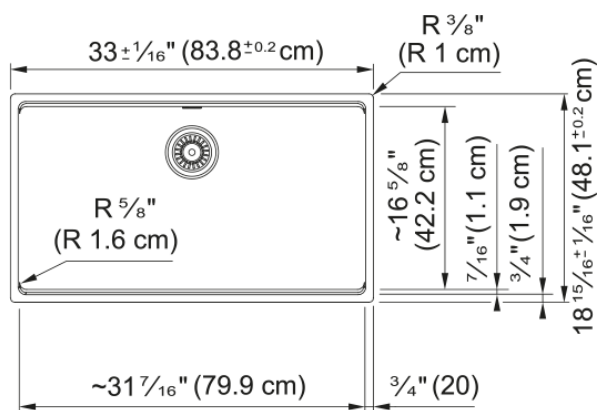

# Maris Undermount Sink - MAG11031-MOC | 125.0686.968

33.0-in. x 18.94-in. Mocha Fraganite Single Bowl Kitchen Sink. Maris sinks are equipped with deep capacity bowls that can easily fit baking trays, pots, and pans to be washed with maximum ease. With our easy-to-use integrated ledge system, you'll accomplish more with your sink while making the most of your surrounding counter space. The rear drain maximizes the usable surface of the bowl and creates extra cabinet space beneath the sink. Maris Fraganite sinks are scratch-resistant, fade-resistant, and impact resistant and will retain their new appearance for years.

## Product Dimensions

Length (right to left)	33.008
Width (front to back)	18.937
Large bowl size: right to left	31.457
Large bowl size: front to back	16.614
Large bowl: depth	9.488

## Installation

Minimum cabinet size	36"
----------------------	-----

## Product specifications

Installation type	Undermount
Drain hole	3 1/2"
Position of drainer	No drainer