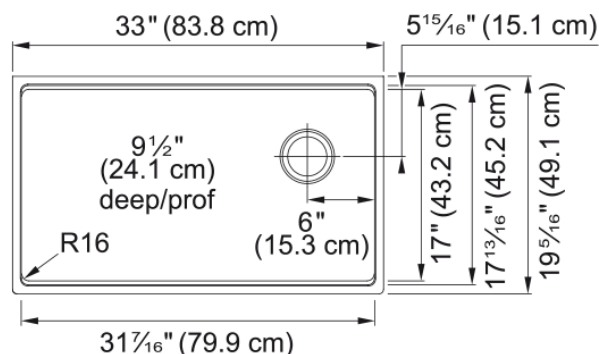

Maris Undermount Sink - MAG11031OW-CHA | 125.0637.081

33-in. x 19.3-in. Champagne Fraganite Undermount Single Bowl Kitchen Sink. Large capacity 9 1/2" deep bowl provides a generous workspace for dishes and large cookware. The accessory rail system supports optional accessories and turns the sink into a functional workstation. Scratch resistant, fade resistant and impact resistant to retain its new appearance for years. The rear offset drain maximizes the usable surface of the bowl and creates extra cabinet space beneath the sink.

Aspect

Sink type	Sink
Type of material	Granite
Number of bowls	1
Color	Champagne
Surface finish	None

Product Dimensions

Length (right to left)	33.004
Width (front to back)	19.335
Large bowl size: right to left	31.457
Large bowl size: front to back	17.035
Large bowl: depth	9.496

Installation

Minimum cabinet size	36"
----------------------	-----

Product specifications

Installation type	Undermount
Drain hole	3 1/2"
Position of drainer	No drainer

Product identification

Product brand	FRANKE
Product family	Maris
Collection	Maris
Certified by	cUPC