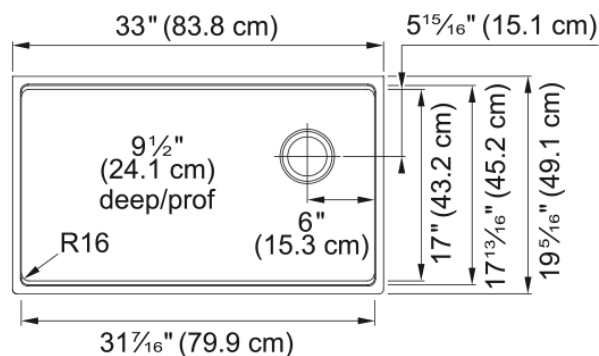

Maris Undermount Sink - MAG11031OW-MBK | 125.0637.082

33-in. x 19.3-in. Matte Black Fraganite Undermount Single Bowl Kitchen Sink. Large capacity 9 1/2" deep bowl provides a generous workspace for dishes and large cookware. The accessory rail system supports optional accessories and turns the sink into a functional workstation. Scratch resistant, fade resistant and impact resistant to retain its new appearance for years. The rear offset drain maximizes the usable surface of the bowl and creates extra cabinet space beneath the sink.

Aspect

Sink type	Sink
Type of material	Granite
Number of bowls	1
Color	Matte black
Surface finish	None

Product Dimensions

Length (right to left)	33.004
Width (front to back)	19.335
Large bowl size: right to left	31.457
Large bowl size: front to back	17.035
Large bowl: depth	9.496

Installation

Minimum cabinet size	36"
----------------------	-----

Product specifications

Installation type	Undermount
Drain hole	3 1/2"
Position of drainer	No drainer

Product identification

Product brand	FRANKE
Product family	Maris
Collection	Maris
Certified by	cUPC