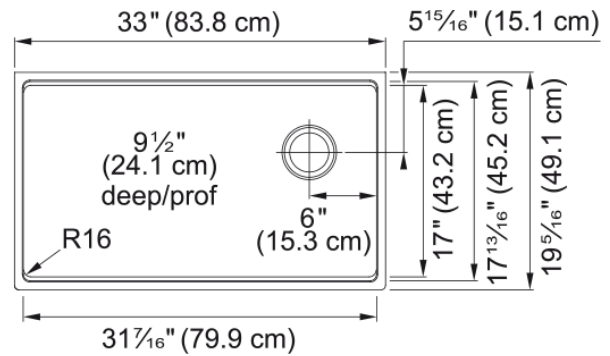

# Maris Undermount Sink - MAG11031OW-ONY | 125.0637.076

33-in. x 19.3-in. Onyx Fraganite Undermount Single Bowl Kitchen Sink. Large capacity 9 1/2" deep bowl provides a generous workspace for dishes and large cookware. Accessory rail system supports optional accessories and turns the sink into a functional workstation. Scratch resistant, fade resistant and impact resistant to retain its new appearance for years. to protection Rear offset drain maximizes the usable surface of the bowl and creates extra cabinet space beneath the sink.

## Product Dimensions

Length (right to left)	33.004
Width (front to back)	19.335
Large bowl size: right to left	31.457
Large bowl size: front to back	17.035
Large bowl: depth	9.496

## Installation

Minimum cabinet size	36"
----------------------	-----

## Product specifications

Installation type	Undermount
Drain hole	3 1/2"
Position of drainer	No drainer