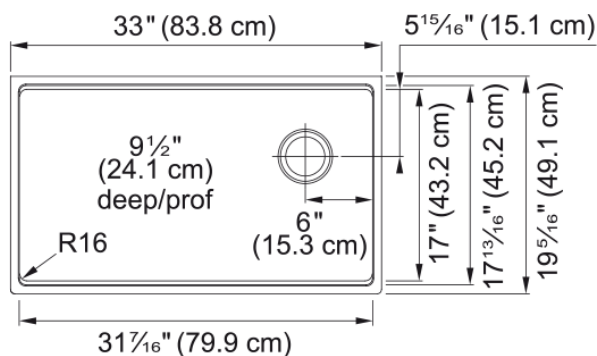

Maris Workcenter Sink MAG11031OW-OYS-WKC | 125.0672.246

33-in. x 19.3-in. Undermount Fraganite Single Bowl Workcenter Kitchen Sink in Oyster. Hardworking and well equipped, the Maris Fraganite workcenter sink has everything you need to create a multi-functional workspace in your kitchen. Optimize every inch of your sink with accessories to wash food, chop, prep, clean up, dry dishes, and more. Made from Fraganite, a tough material highly resistant to burns, dents, chips, and stains, this workcenter sink is a perfect choice for busy family homes. ACCESSORIES INCLUDED: Bottom Grid, Cutting Board, Colander and Strainer Basket

Aspect

Sink type	Sink
Type of material	Fragranite
Number of bowls	1
Product color	Oyster
Surface finish	None

Product Dimensions

Length (right to left)	33.004
Width (front to back)	19.335
Large bowl size: right to left	31.457
Large bowl size: front to back	17.035
Large bowl: depth	9.496

Installation

Minimum cabinet size	36"
----------------------	-----

Product specifications

Installation type	Undermount
Drain hole	3 1/2"
Position of drainer	No drainer

Product identification

Product brand	FRANKE
Product family	Maris
Collection	Maris
Certified by	CUPC