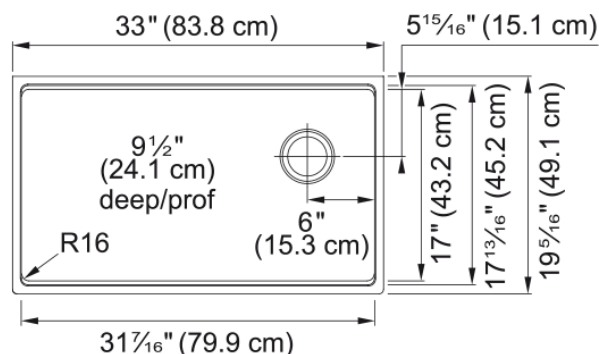

## Maris Undermount Sink - MAG11031OW-PWT | 125.0637.078

33-in. x 19.3-in. Polar White Fraganite Undermount Single Bowl Kitchen Sink. Large capacity 9 1/2" deep bowl provides a generous workspace for dishes and large cookware. The accessory rail system supports optional accessories and turns the sink into a functional workstation. Scratch resistant, fade resistant and impact resistant to retain its new appearance for years. The rear offset drain maximizes the usable surface of the bowl and creates extra cabinet space beneath the sink.

### Product Dimensions

Length (right to left)	33.004
Width (front to back)	19.335
Large bowl size: right to left	31.457
Large bowl size: front to back	17.035
Large bowl: depth	9.496

### Installation

Minimum cabinet size	36"
----------------------	-----

### Product specifications

Installation type	Undermount
Drain hole	3 1/2"
Position of drainer	No drainer