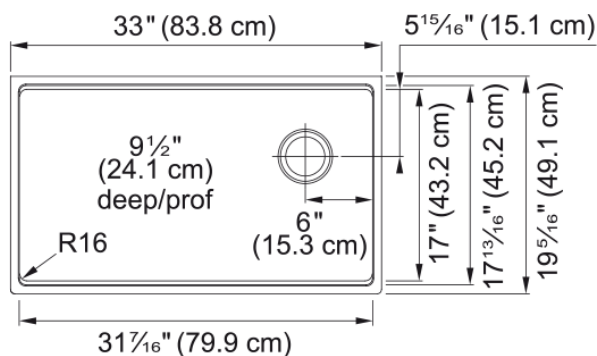

Maris Workcenter Sink MAG11031OW-PWT-WKC | 125.0672.247

33-in. x 19.3-in. Undermount Fraganite Single Bowl Workcenter Kitchen Sink in Polar White. Hardworking and well equipped, the Maris Fraganite workcenter sink has everything you need to create a multi-functional workspace in your kitchen. Optimize every inch of your sink with accessories to wash food, chop, prep, clean up, dry dishes, and more. Made from Fraganite, a tough material highly resistant to burns, dents, chips, and stains, this workcenter sink is a perfect choice for busy family homes. ACCESSORIES INCLUDED: Bottom Grid, Cutting Board, Colander and Strainer Basket

Aspect

Sink type	Sink
Type of material	Fragranite
Number of bowls	1
Product color	Polar white
Surface finish	None

Product Dimensions

Length (right to left)	33.004
Width (front to back)	19.335
Large bowl size: right to left	31.457
Large bowl size: front to back	17.035
Large bowl: depth	9.496

Installation

Minimum cabinet size	36"
----------------------	-----

Product specifications

Installation type	Undermount
Drain hole	3 1/2"
Position of drainer	No drainer

Product identification

Product brand	FRANKE
Product family	Maris
Collection	Maris
Certified by	CUPC