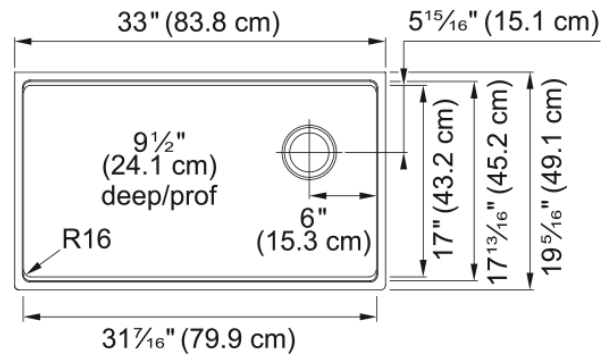

## Maris Undermount Sink - MAG11031OW-SHG | 125.0637.077

33-in. x 19.3-in. Stone Grey Fraganite Undermount Single Bowl Kitchen Sink. Large capacity 9 1/2" deep bowl provides a generous workspace for dishes and large cookware. The accessory rail system supports optional accessories and turns the sink into a functional workstation. Scratch resistant, fade resistant and impact resistant to retain its new appearance for years. The rear offset drain maximizes the usable surface of the bowl and creates extra cabinet space beneath the sink.

### Product Dimensions

Length (right to left)	33.004
Width (front to back)	19.335
Large bowl size: right to left	31.457
Large bowl size: front to back	17.035
Large bowl: depth	9.496

### Installation

Minimum cabinet size	36"
----------------------	-----

### Product specifications

Installation type	Undermount
Drain hole	3 1/2"
Position of drainer	No drainer