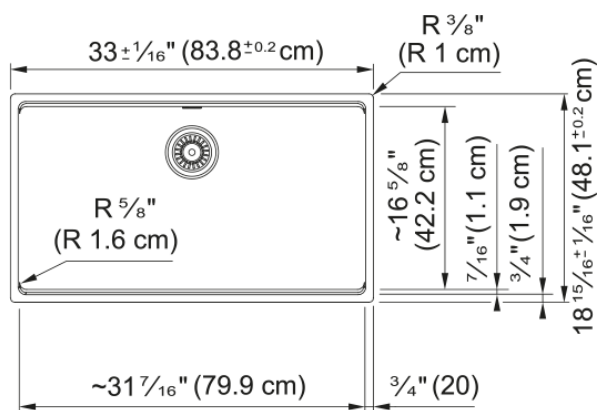

Maris Undermount Sink MAG110310W-SLG | 125.0713.100

33-in. x 19.3-in. Slate Grey Fraganite Undermount Single Bowl Kitchen Sink. Large capacity 9 1/2" deep bowl provides a generous workspace for dishes and large cookware. Accessory rail system supports optional accessories and turns the sink into a functional workstation. Scratch resistant, fade resistant and impact resistant to retain its new appearance for years. The rear offset drain maximizes the usable surface of the bowl and creates extra cabinet space beneath the sink.

Aspect

Sink type	Sink
Type of material	Granite
Number of bowls	1
Color	Slate grey
Surface finish	None

Product Dimensions

Length (right to left)	33.004
Width (front to back)	19.335
Large bowl size: right to left	31.457
Large bowl size: front to back	17.035
Large bowl: depth	9.496

Installation

Minimum cabinet size	36"
----------------------	-----

Product specifications

Installation type	Undermount
Drain hole	3 1/2"
Position of drainer	No drainer

Product identification

Product brand	FRANKE
Collection	Maris
Certified by	IAPMO