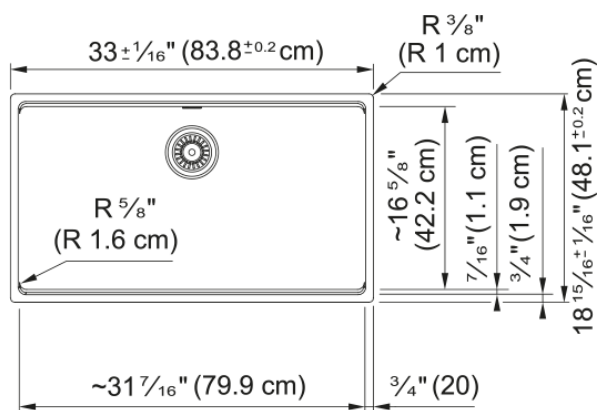

## Maris Undermount Sink - MAG11031-PWT | 125.0686.937

33.0-in. x 18.94-in. Polar White Fraganite Single Bowl Kitchen Sink. Maris sinks are equipped with deep capacity bowls that can easily fit baking trays, pots, and pans to be washed with maximum ease. With our easy-to-use integrated ledge system, you'll accomplish more with your sink while making the most of your surrounding counter space. The rear drain maximizes the usable surface of the bowl and creates extra cabinet space beneath the sink. Maris Fraganite sinks are scratch-resistant, fade-resistant, and impact resistant and will retain their new appearance for years.

### Product Dimensions

Length (right to left)	33.008
Width (front to back)	18.937
Large bowl size: right to left	31.457
Large bowl size: front to back	16.614
Large bowl: depth	9.488

### Installation

Minimum cabinet size	36"
----------------------	-----

### Product specifications

Installation type	Undermount
Drain hole	3 1/2"
Position of drainer	No drainer