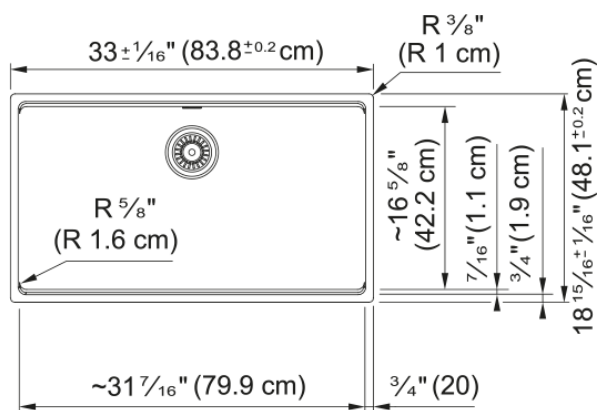

## Maris Undermount Sink - MAG11031-SHG | 125.0686.939

33.0-in. x 18.94-in. Fraganite Single Bowl Kitchen Sink in Stone Grey. Maris sinks are equipped with deep capacity bowls that can easily fit baking trays, pots, and pans to be washed with maximum ease. With our easy-to-use integrated ledge system, you'll accomplish more with your sink while making the most of your surrounding counter space. The rear drain maximizes the usable surface of the bowl and creates extra cabinet space beneath the sink. Maris Fraganite sinks are scratch-resistant, fade-resistant, and impact resistant and will retain their new appearance for years.

### Product Dimensions

Length (right to left)	33.008
Width (front to back)	18.937
Large bowl size: right to left	31.457
Large bowl size: front to back	16.614
Large bowl: depth	9.488

### Installation

Minimum cabinet size	36"
----------------------	-----

### Product specifications

Installation type	Undermount
Drain hole	3 1/2"
Position of drainer	No drainer