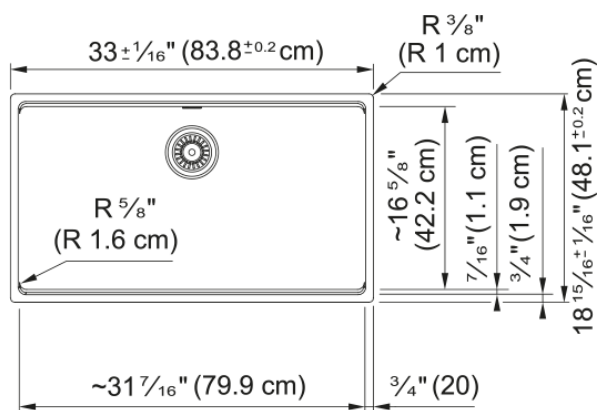

Maris Undermount Sink - MAG11031-SLG | 125.0713.114

33.0-in. x 18.94-in. Undermount Fraganite Single Bowl Kitchen Sink in Slate Grey. Maris sinks are equipped with deep capacity bowls that can easily fit baking trays, pots, and pans to be washed with maximum ease. With our easy-to-use integrated ledge system, you'll accomplish more with your sink while making the most of your surrounding counter space. The rear drain maximizes the usable surface of the bowl and creates extra cabinet space beneath the sink. Maris Fraganite sinks are scratch-resistant, fade-resistant, and impact resistant and will retain their new appearance for years.

Aspect

Sink type	Sink
Type of material	Fragranite
Number of bowls	1
Product color	Slate grey
Surface finish	None

Product Dimensions

Length (right to left)	33.008
Width (front to back)	18.937
Large bowl size: right to left	31.457
Large bowl size: front to back	16.614
Large bowl: depth	9.488

Installation

Minimum cabinet size	36"
----------------------	-----

Product specifications

Installation type	Undermount
Drain hole	3 1/2"
Position of drainer	No drainer

Product identification

Product brand	FRANKE
Collection	Maris
Certified by	IAPMO