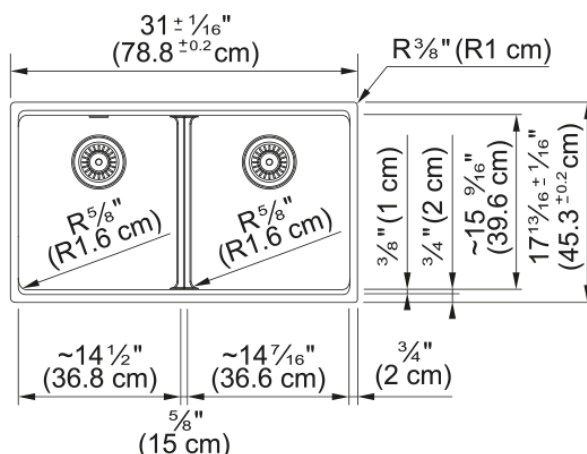

Maris Undermount Sink - MAG1201414-CHA | 125.0687.064

31.0-in. x 17.81-in. Champagne Fraganite Double Bowl Kitchen Sink. Maris sinks are equipped with deep capacity bowls that can easily fit baking trays, pots, and pans to be washed with maximum ease. With our easy-to-use integrated ledge system, you'll accomplish more with your sink while making the most of your surrounding counter space. The rear drain maximizes the usable surface of the bowl and creates extra cabinet space beneath the sink. Maris Fraganite sinks are scratch-resistant, fade-resistant, and impact resistant and will retain their new appearance for years.

Aspect

Sink type	Sink
Type of material	Granite
Number of bowls	2
Color	Champagne
Surface finish	None

Product Dimensions

Length (right to left)	31.008
Width (front to back)	17.835
Large bowl size: right to left	14.252
Large bowl size: front to back	15.606
Large bowl: depth	9.492
Small bowl size: right to left	14.252
Small bowl size: front to back	15.606
Small bowl: depth	9.492

Installation

Minimum cabinet size	36"
----------------------	-----

Product specifications

Installation type	Undermount
Drain hole	3 1/2"
Position of drainer	No drainer

Product identification

Product brand	FRANKE
Product family	Maris
Collection	Maris
Certified by	IAPMO