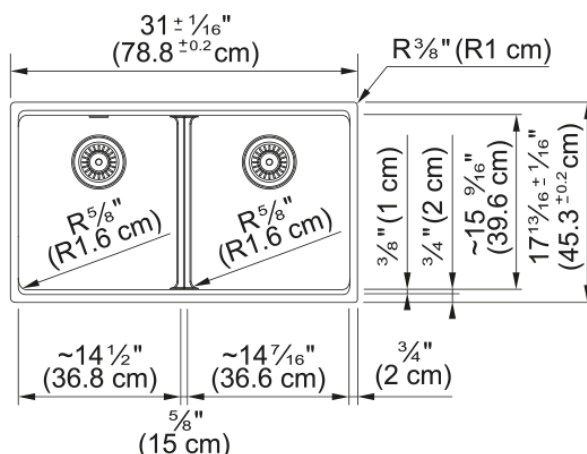

Maris Undermount Sink - MAG1201414-MBK | 125.0687.065

31.0-in. x 17.81-in. Matte Black Fraganite Double Bowl Kitchen Sink. Maris sinks are equipped with deep capacity bowls that can easily fit baking trays, pots, and pans to be washed with maximum ease. With our easy-to-use integrated ledge system, you'll accomplish more with your sink while making the most of your surrounding counter space. The rear drain maximizes the usable surface of the bowl and creates extra cabinet space beneath the sink. Maris Fraganite sinks are scratch-resistant, fade-resistant, and impact resistant and will retain their new appearance for years.

Aspect

Sink type	Sink
Type of material	Granite
Number of bowls	2
Color	Matte black
Surface finish	None

Product Dimensions

Length (right to left)	31.008
Width (front to back)	17.835
Large bowl size: right to left	14.252
Large bowl size: front to back	15.606
Large bowl: depth	9.492
Small bowl size: right to left	14.252
Small bowl size: front to back	15.606
Small bowl: depth	9.492

Installation

Minimum cabinet size	36"
----------------------	-----

Product specifications

Installation type	Undermount
Drain hole	3 1/2"
Position of drainer	No drainer

Product identification

Product brand	FRANKE
Product family	Maris
Collection	Maris
Certified by	IAPMO