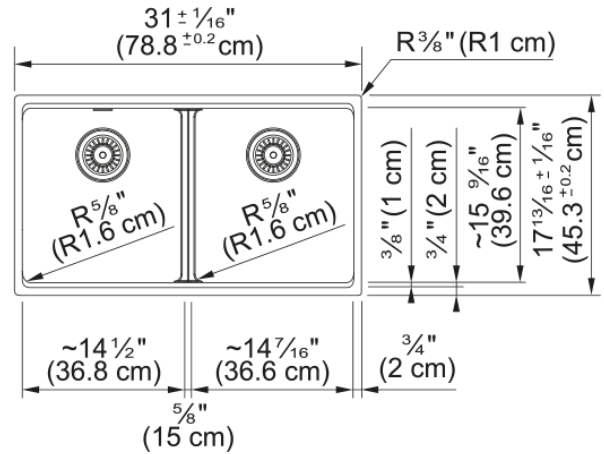

Maris Undermount Sink - MAG1201414-MOC | 125.0687.066

31.0-in. x 17.81-in. Mocha Fraganite Double Bowl Kitchen Sink. Maris sinks are equipped with deep capacity bowls that can easily fit baking trays, pots, and pans to be washed with maximum ease. With our easy-to-use integrated ledge system, you'll accomplish more with your sink while making the most of your surrounding counter space. The rear drain maximizes the usable surface of the bowl and creates extra cabinet space beneath the sink. Maris Fraganite sinks are scratch-resistant, fade-resistant, and impact resistant and will retain their new appearance for years.

Aspect

Sink type	Sink
Type of material	Granite
Number of bowls	2
Color	Mocha
Surface finish	None

Product Dimensions

Length (right to left)	31.008
Width (front to back)	17.835
Large bowl size: right to left	14.252
Large bowl size: front to back	15.606
Large bowl: depth	9.492
Small bowl size: right to left	14.252
Small bowl size: front to back	15.606
Small bowl: depth	9.492

Installation

Minimum cabinet size	36"
----------------------	-----

Product specifications

Installation type	Undermount
Drain hole	3 1/2"
Position of drainer	No drainer

Product identification

Product brand	FRANKE
Product family	Maris
Collection	Maris
Certified by	IAPMO