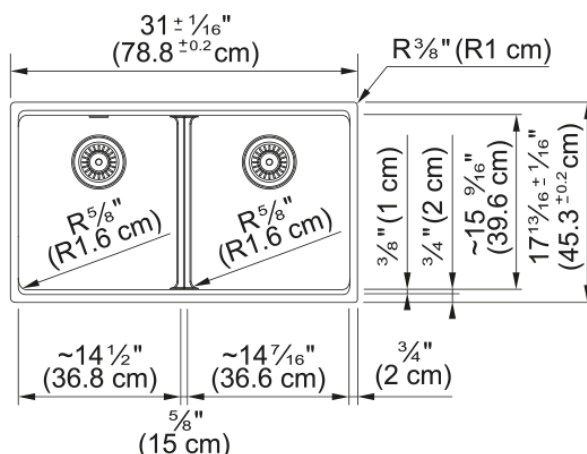

## Maris Undermount Sink - MAG1201414-OYS | 125.0687.068

31.0-in. x 17.81-in. Oyster Fraganite Double Bowl Kitchen Sink. Maris sinks are equipped with deep capacity bowls that can easily fit baking trays, pots, and pans to be washed with maximum ease. With our easy-to-use integrated ledge system, you'll accomplish more with your sink while making the most of your surrounding counter space. The rear drain maximizes the usable surface of the bowl and creates extra cabinet space beneath the sink. Maris Fraganite sinks are scratch-resistant, fade-resistant, and impact resistant and will retain their new appearance for years.

### Product Dimensions

Length (right to left)	31.008
Width (front to back)	17.835
Large bowl size: right to left	14.252
Large bowl size: front to back	15.606
Large bowl: depth	9.492
Small bowl size: right to left	14.252
Small bowl size: front to back	15.606
Small bowl: depth	9.492

### Installation

Minimum cabinet size	36"
----------------------	-----

### Product specifications

Installation type	Undermount
Drain hole	3 1/2"
Position of drainer	No drainer