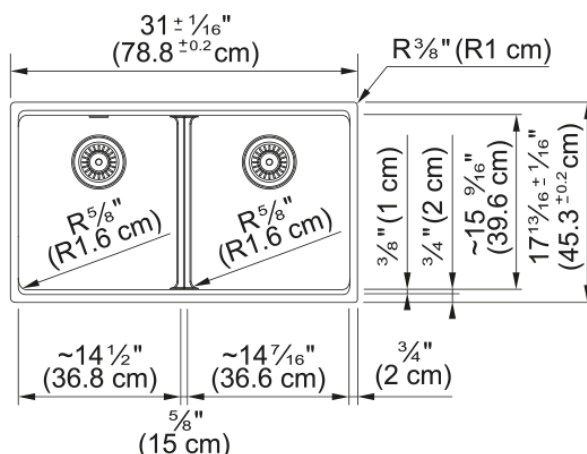

## Maris Undermount Sink - MAG1201414-PWT | 125.0687.069

31.0-in. x 17.81-in. Polar White Fraganite Double Bowl Kitchen Sink. Maris sinks are equipped with deep capacity bowls that can easily fit baking trays, pots, and pans to be washed with maximum ease. With our easy-to-use integrated ledge system, you'll accomplish more with your sink while making the most of your surrounding counter space. The rear drain maximizes the usable surface of the bowl and creates extra cabinet space beneath the sink. Maris Fraganite sinks are scratch-resistant, fade-resistant, and impact resistant and will retain their new appearance for years.

### Product Dimensions

Length (right to left)	31.008
Width (front to back)	17.835
Large bowl size: right to left	14.252
Large bowl size: front to back	15.606
Large bowl: depth	9.492
Small bowl size: right to left	14.252
Small bowl size: front to back	15.606
Small bowl: depth	9.492

### Installation

Minimum cabinet size	36"
----------------------	-----

### Product specifications

Installation type	Undermount
Drain hole	3 1/2"
Position of drainer	No drainer