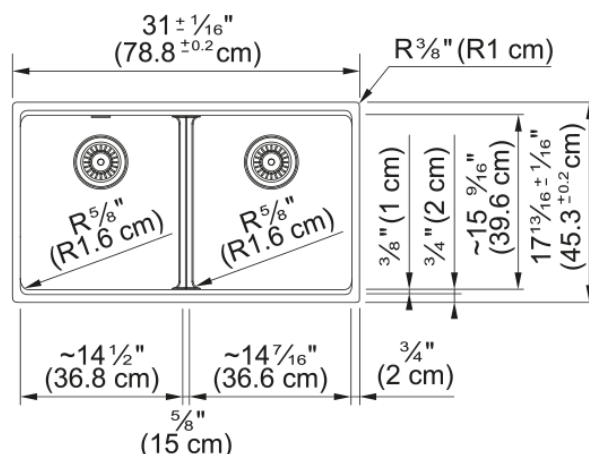

Maris Undermount Sink - MAG1201414-SHG | 125.0687.070

31.0-in. x 17.81-in. Fraganite Double Bowl Kitchen Sink in Stone Grey. Maris sinks are equipped with deep capacity bowls that can easily fit baking trays, pots, and pans to be washed with maximum ease. With our easy-to-use integrated ledge system, you'll accomplish more with your sink while making the most of your surrounding counter space. The rear drain maximizes the usable surface of the bowl and creates extra cabinet space beneath the sink. Maris Fraganite sinks are scratch-resistant, fade-resistant, and impact resistant and will retain their new appearance for years.

Aspect

Sink type	Sink
Type of material	Granite
Number of bowls	2
Color	Stone grey
Surface finish	None

Product Dimensions

Length (right to left)	31.008
Width (front to back)	17.835
Large bowl size: right to left	14.252
Large bowl size: front to back	15.606
Large bowl: depth	9.492
Small bowl size: right to left	14.252
Small bowl size: front to back	15.606
Small bowl: depth	9.492

Installation

Minimum cabinet size	36"
----------------------	-----

Product specifications

Installation type	Undermount
Drain hole	3 1/2"
Position of drainer	No drainer

Product identification

Product brand	FRANKE
Product family	Maris
Collection	Maris
Certified by	IAPMO