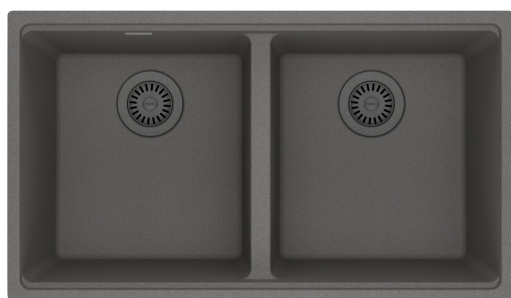

Maris Undermount Sink - MAG1201414-SHG | 125.0687.070

31.0-in. x 17.81-in. Fraganite Double Bowl Kitchen Sink in Stone Grey. Maris sinks are equipped with deep capacity bowls that can easily fit baking trays, pots, and pans to be washed with maximum ease. With our easy-to-use integrated ledge system, you'll accomplish more with your sink while making the most of your surrounding counter space. The rear drain maximizes the usable surface of the bowl and creates extra cabinet space beneath the sink. Maris Fraganite sinks are scratch-resistant, fade-resistant, and impact resistant and will retain their new appearance for years.

Aspect

Sink type	Sink
Type of material	Granite
Number of bowls	2
Color	Stone grey
Surface finish	None

Product Dimensions

Length (right to left)	31.008
Width (front to back)	17.835
Large bowl size: right to left	14.252
Large bowl size: front to back	15.606
Large bowl: depth	9.492
Small bowl size: right to left	14.252
Small bowl size: front to back	15.606
Small bowl: depth	9.492

Installation

Minimum cabinet size	36"
----------------------	-----

Product specifications

Installation type	Undermount
Drain hole	3 1/2"
Position of drainer	No drainer

Product identification

Product brand	FRANKE
Product family	Maris
Collection	Maris
Certified by	IAPMO